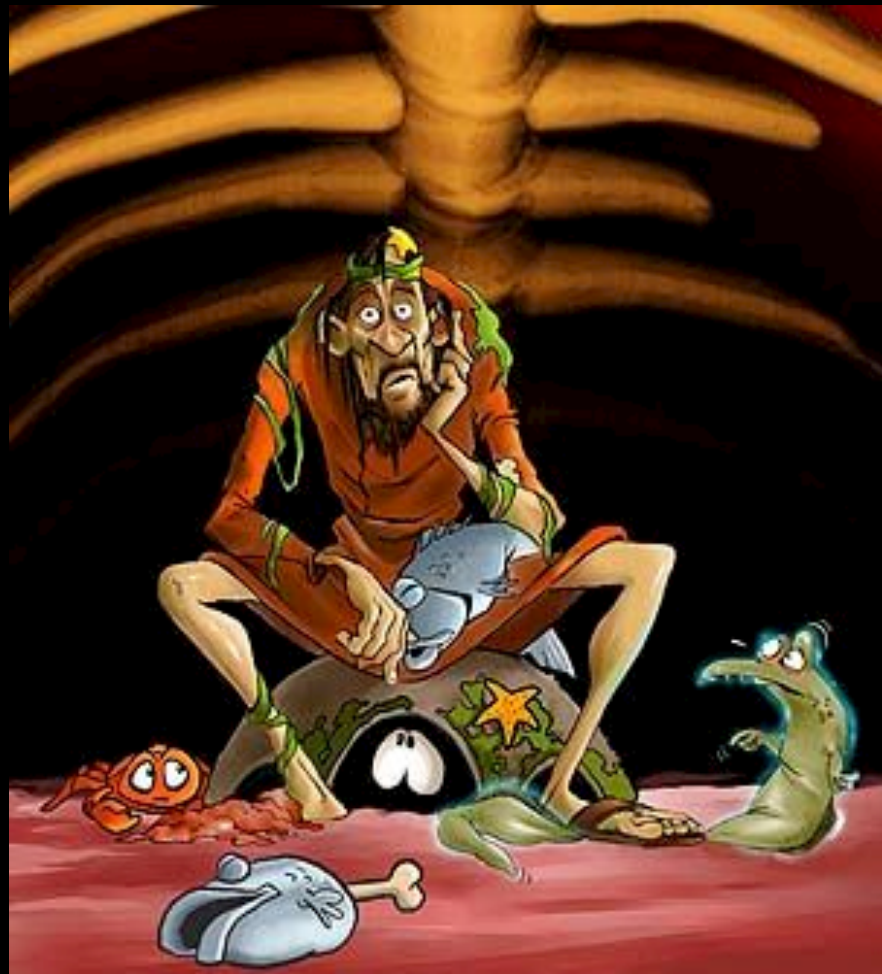

***Jonah
In The
Large Sea
Animal***

Jonah 2:2-9