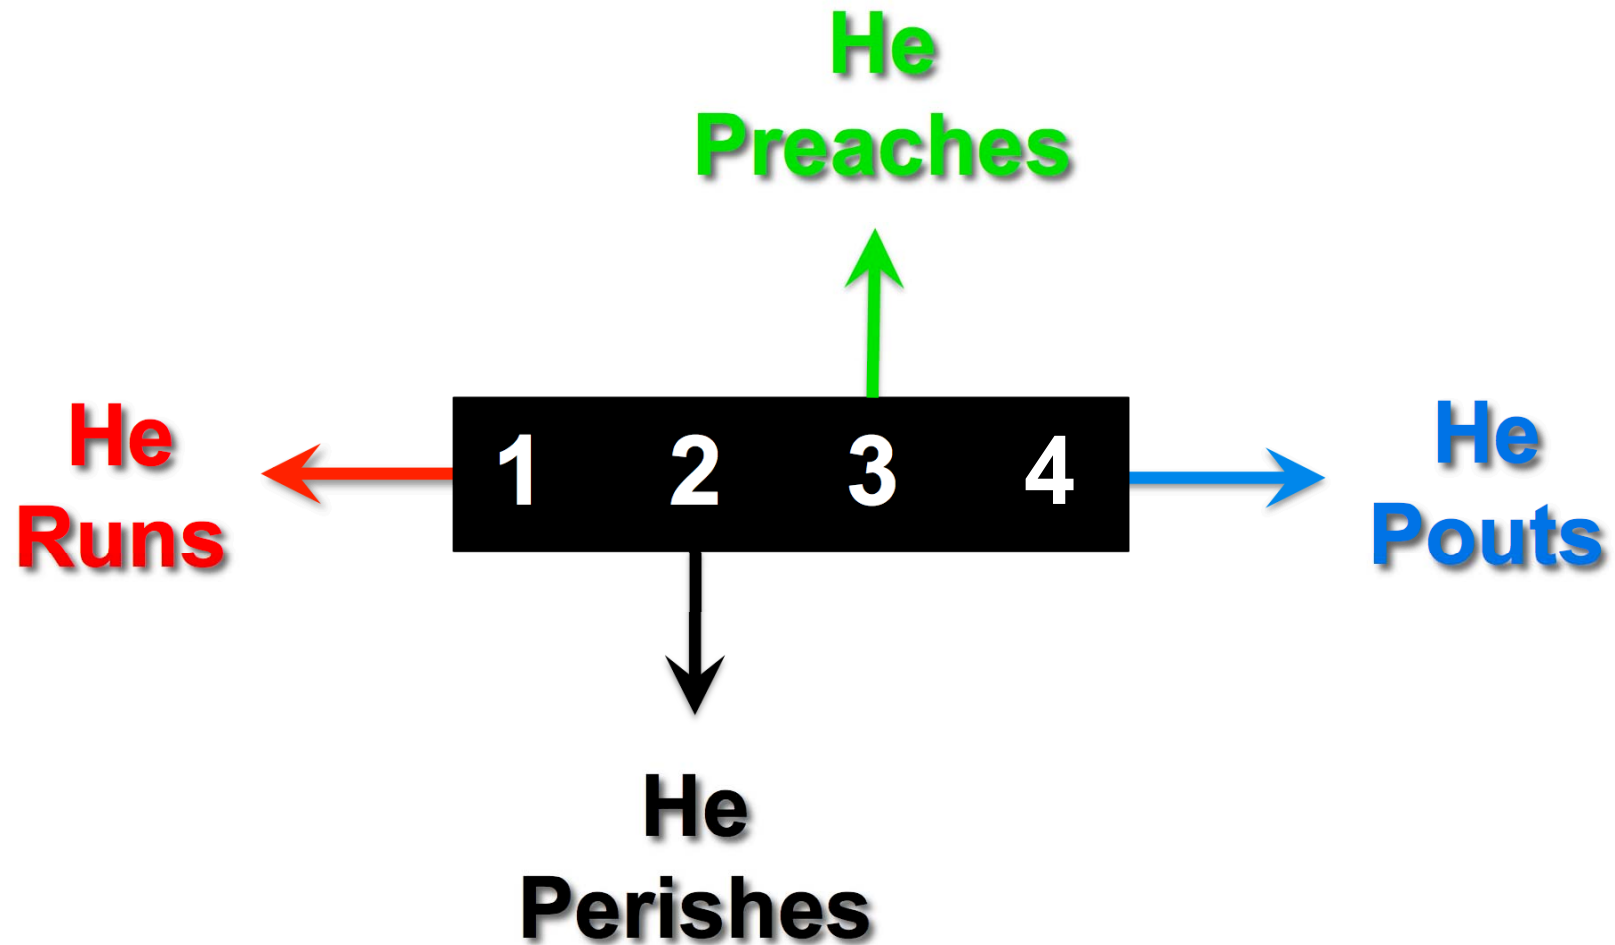

Outline of Jonah