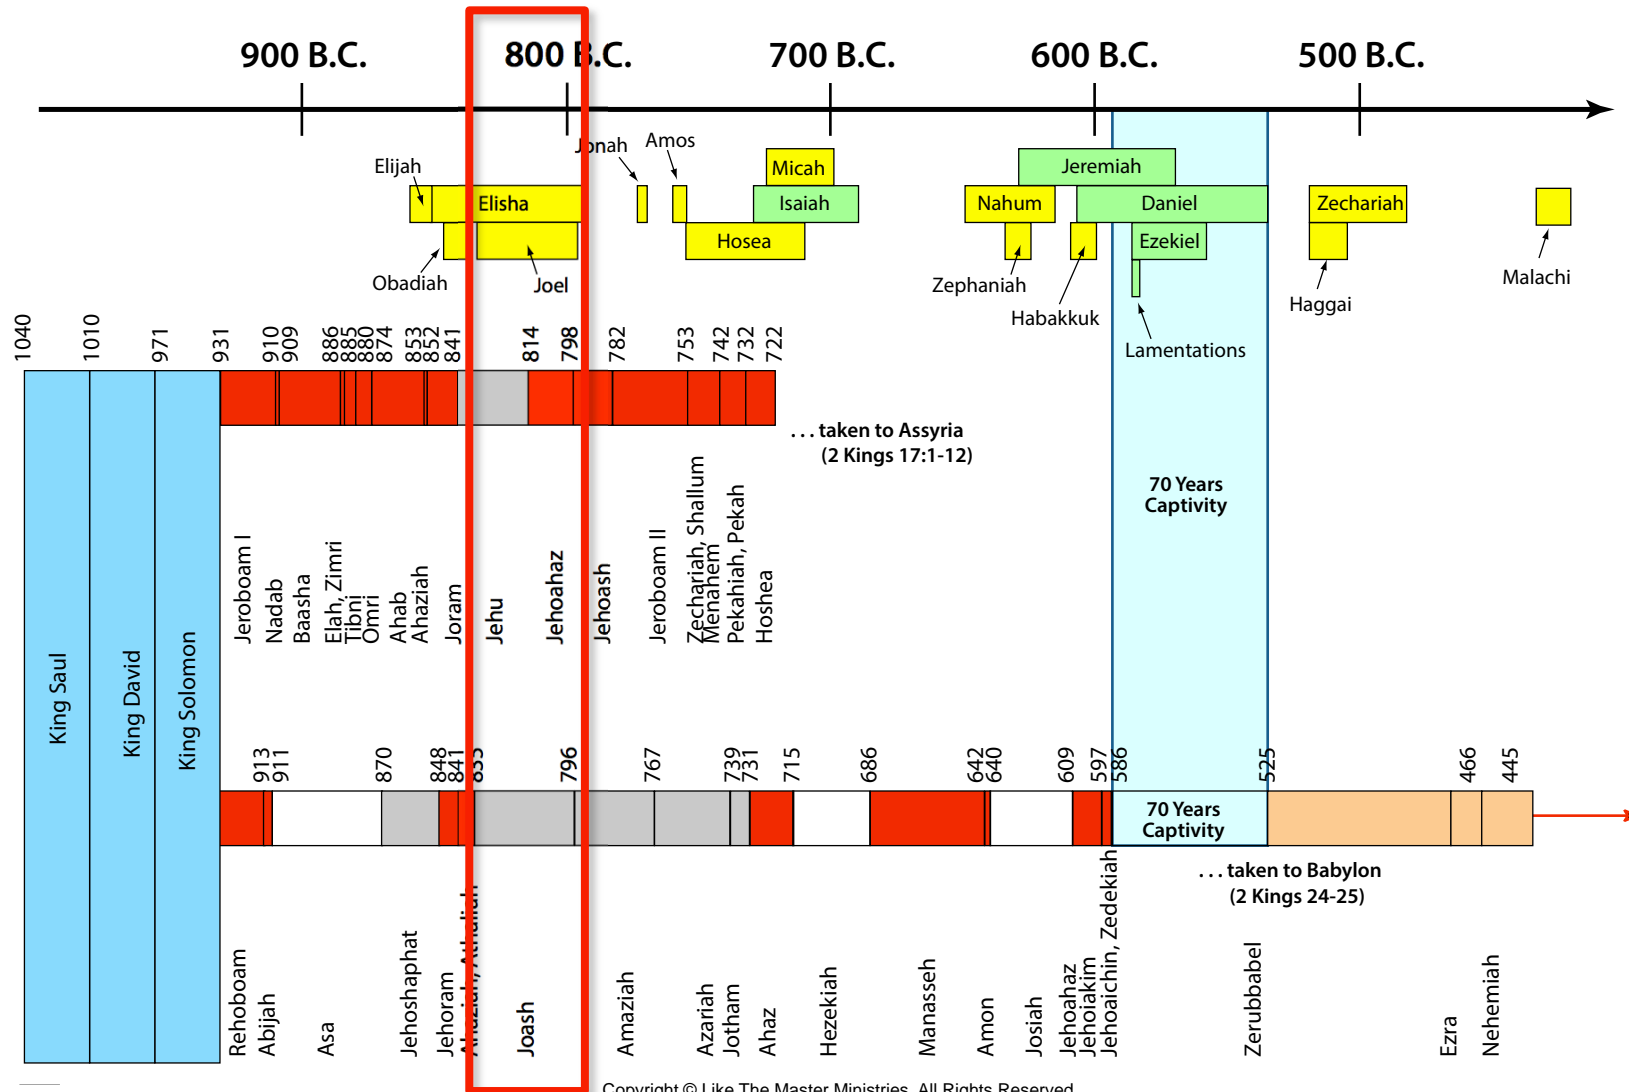

The Kings and Prophets